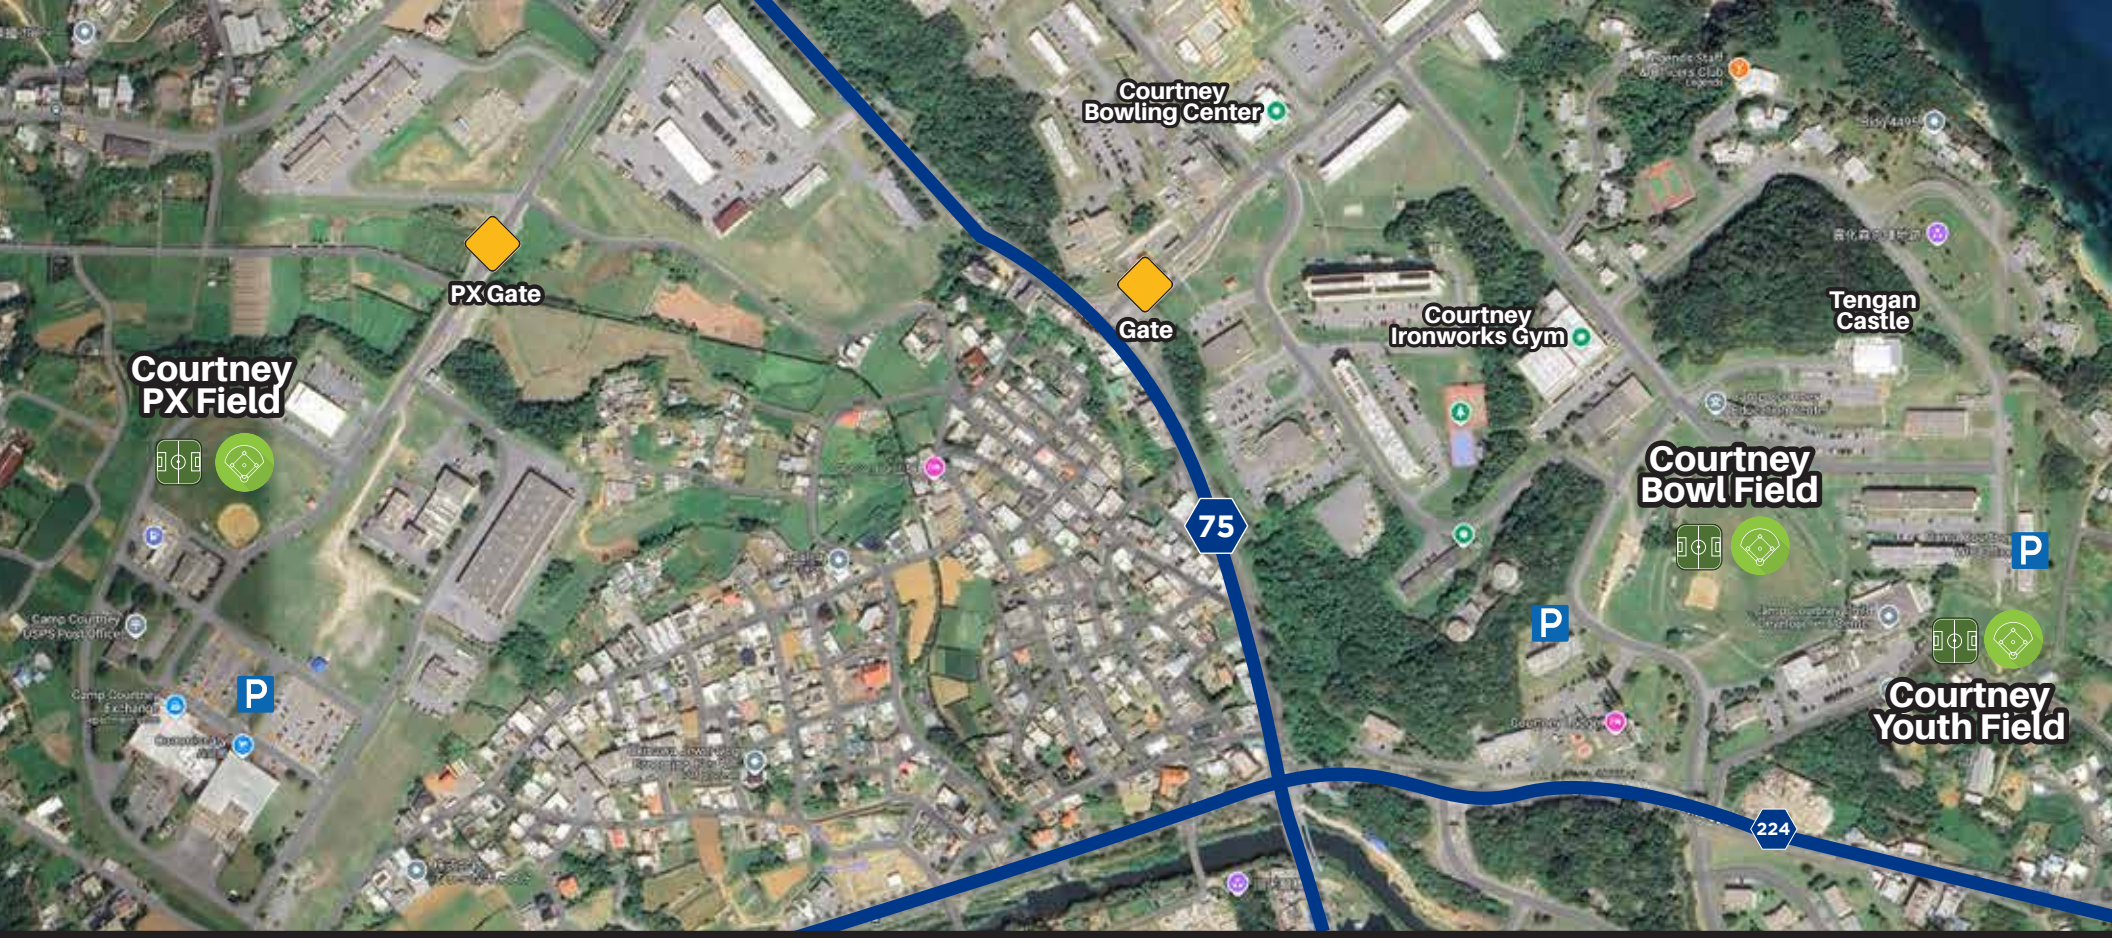

CAMP FOSTER & KISHABA BASEBALL & SOCCER MAP

 Parking

 Gate

 Baseball Field

 Soccer Field

Kubasaki High School

P

Gate 2

Kubasaki Field

Shirahi River

Zukeran Field

Zukeran Elementary School

Kishaba Youth Center

F5

Exchange

Tunnel

CAMP FOSTER & KISHABA BASEBALL & SOCCER MAP

P Parking

 Gate

 Baseball Field

 Soccer Field

**CAMP COURTNEY
MAIN SIDE & PX SIDE
BASEBALL AND SOCCER MAP**

-  **Parking**
-  **Gate**
-  **Baseball Field**
-  **Soccer Field**

CAMP KINSER BASEBALL AND SOCCER MAP

 Parking

 Gate

 Baseball Field

 Soccer Field

CAMP MCTUREOUS BASEBALL AND SOCCER MAP

 **Parking**

 **Gate**