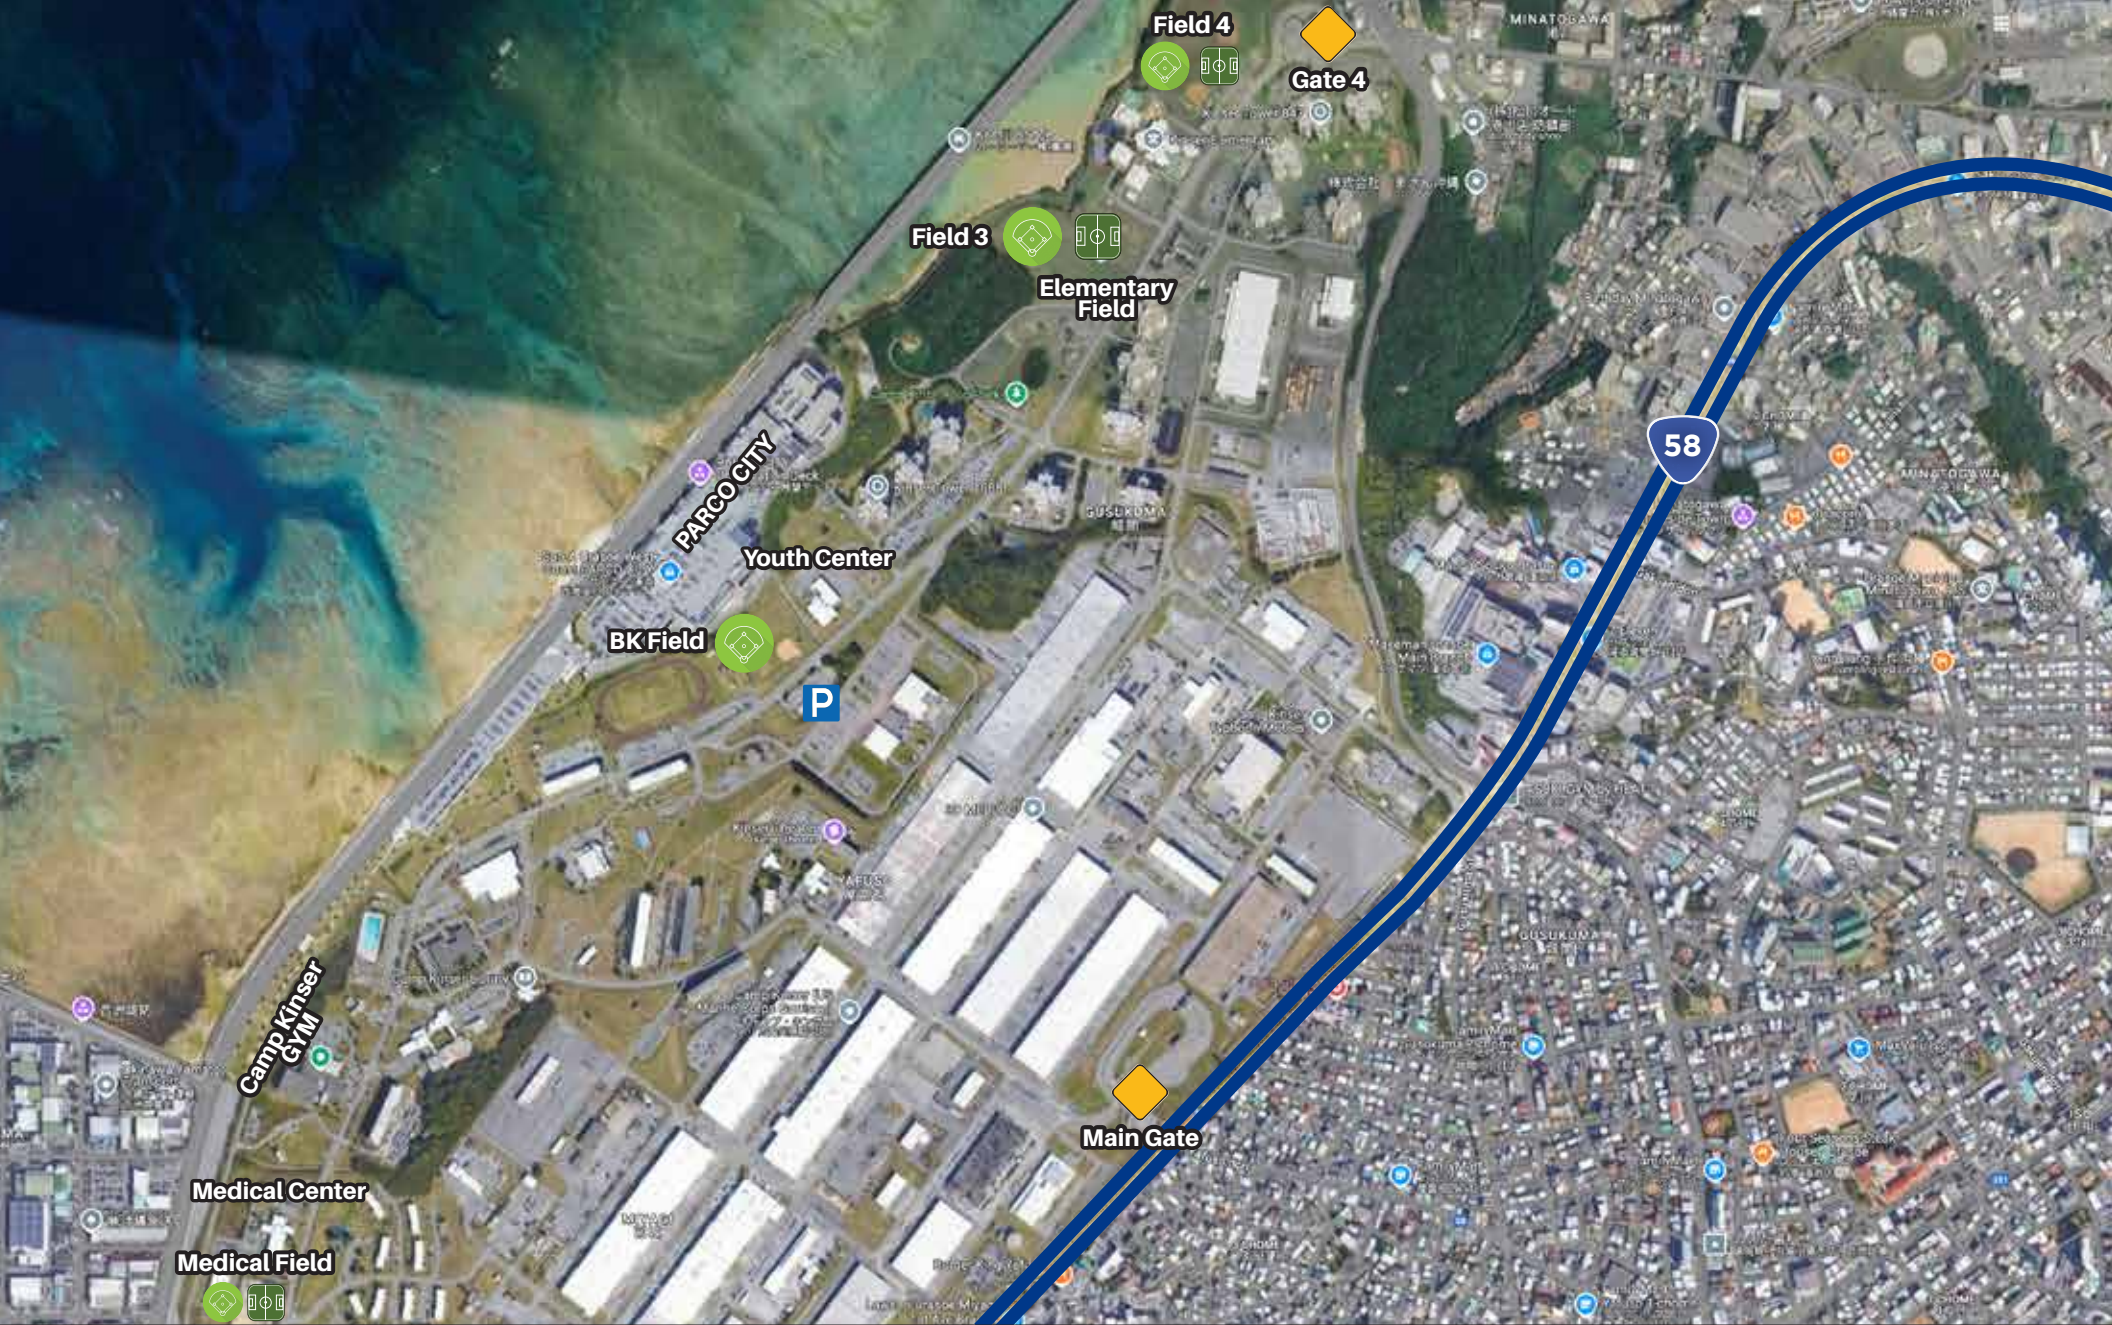

Kubasaki Field

Shirahi River

Zukeran Field

Zukeran Elementary School

Kishaba Youth Center

F5

Exchange

Tunnel

CAMP FOSTER & KISHABA BASEBALL & SOCCER MAP

P Parking

 Gate

 Baseball Field

 Soccer Field

**CAMP COURTNEY
MAIN SIDE & PX SIDE
BASEBALL AND SOCCER MAP**

-  **Parking**
-  **Gate**
-  **Baseball Field**
-  **Soccer Field**