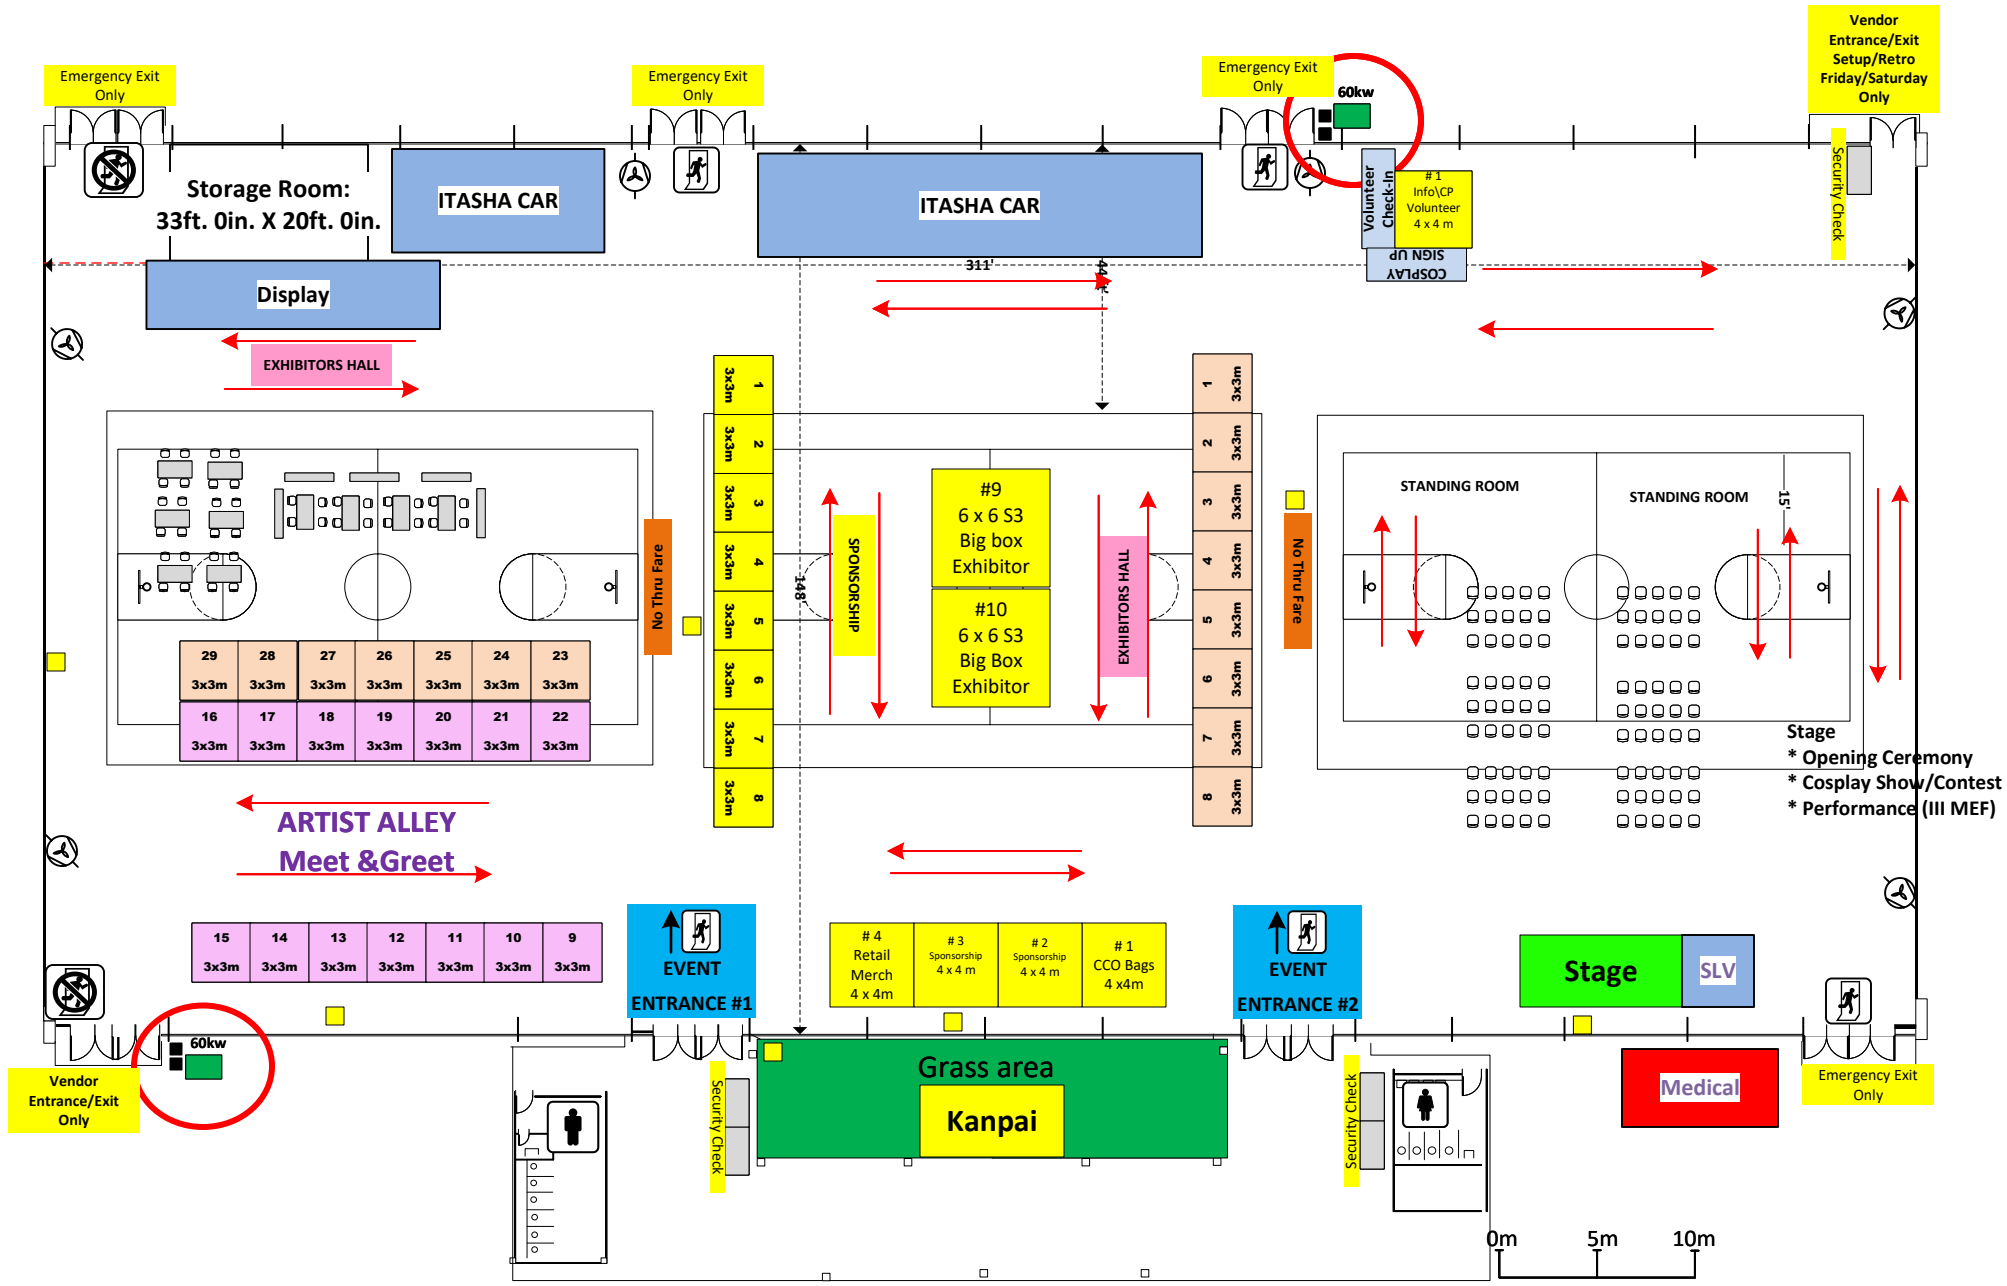

Comic Con Field House Layout

Building 5900, Camp Foster Fieldhouse Capacity 6900

Enclosure (4)

Building 5900, Camp Foster
Fieldhouse

Enclosure (4)

Comic Con Fun Land & Food

Capacity 1800

Foster Community Center Capacity 300

-  Dropbox
-  Gold Pass Exclusive Seating

Ocean Breeze Capacity 760

Ocean Breeze Capacity 560

The Event is reserved for approximately 500 attendees plus staff in the Globe & Anchor.

Southern Breeze M&G Capacity 120

Enclosure (4)

During the M&G 50
Attendees at a time will
be allowed to que in line.