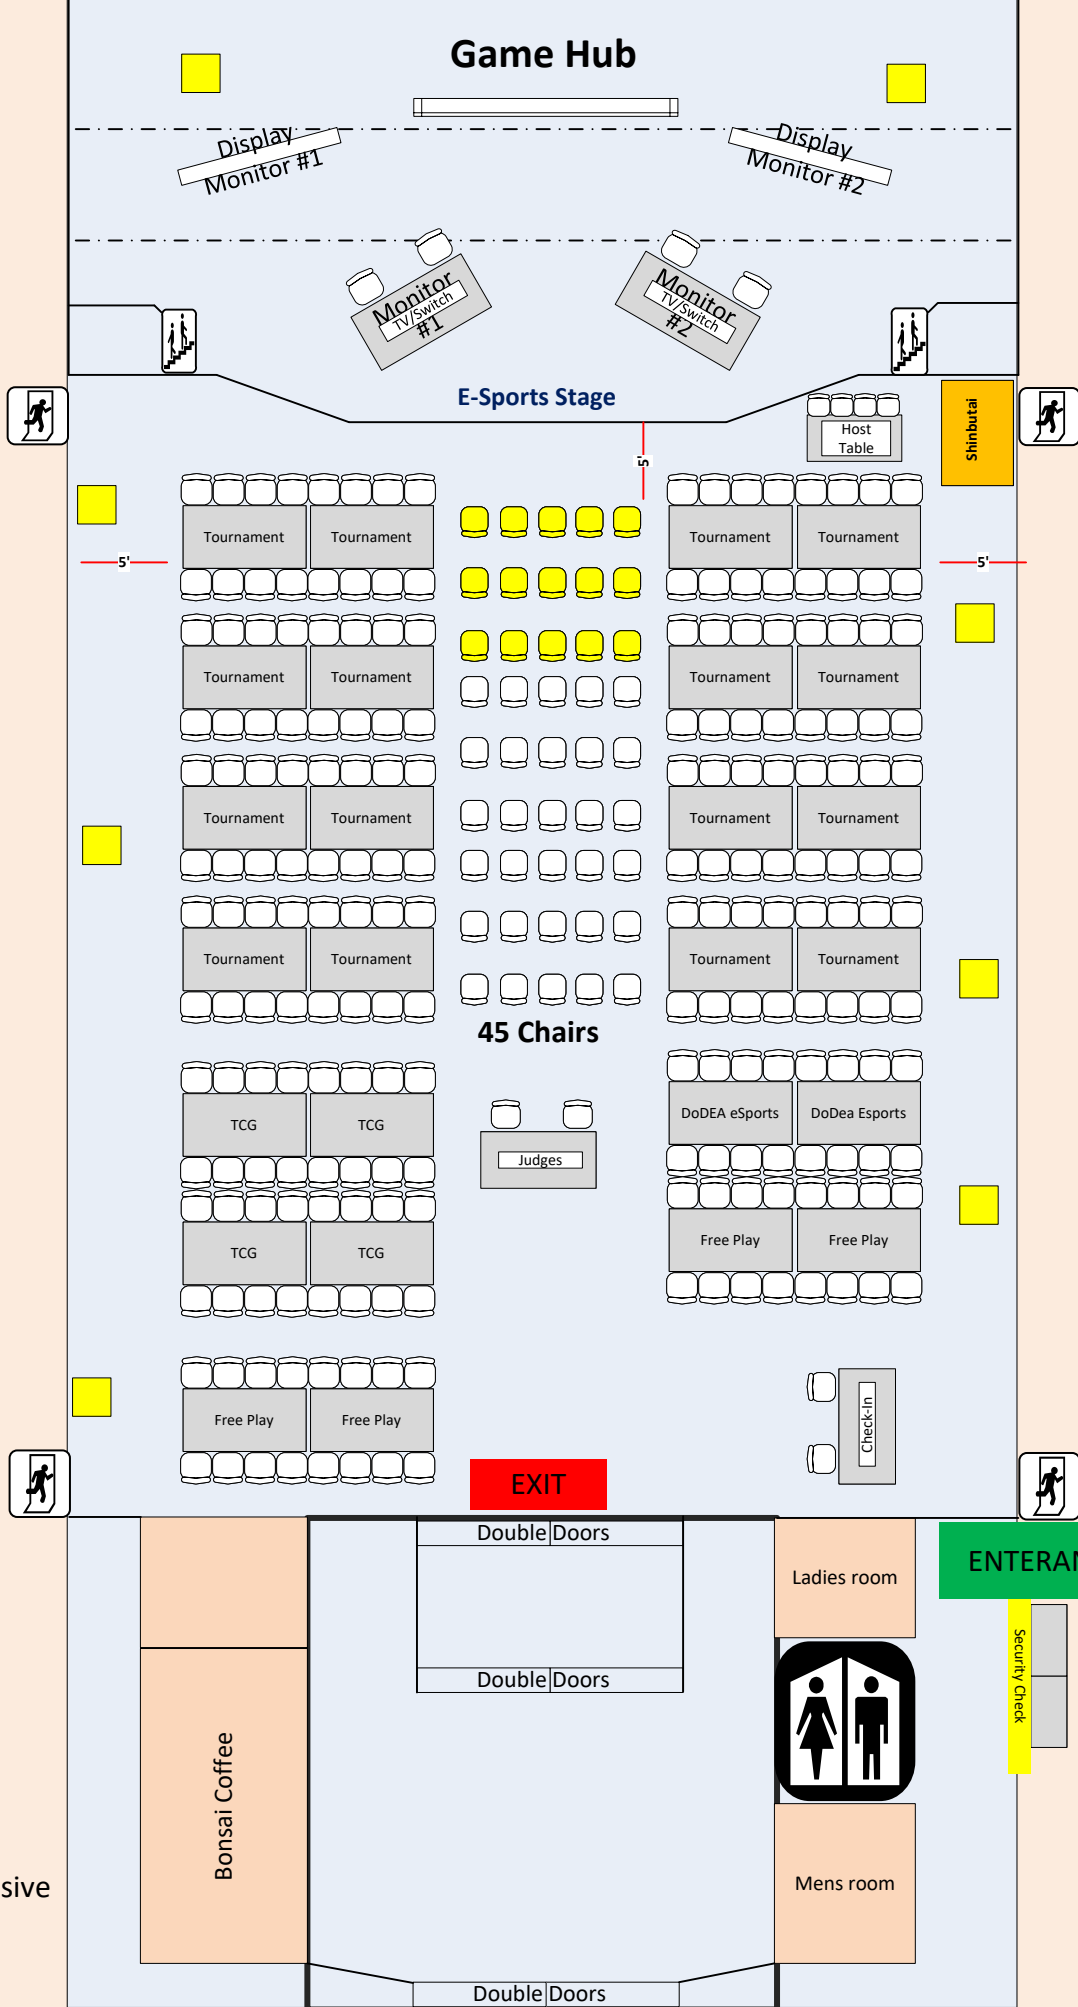

Comic Con Field House Layout

Building 5900, Camp Foster Fieldhouse Capacity 6900

Enclosure (4)

Building 5900, Camp Foster
Fieldhouse

Enclosure (4)

Comic Con Fun Land & Food

Capacity 1800

Foster Community Center Capacity 300

-  Dropbox
-  Gold Pass Exclusive Seating

Ocean Breeze Capacity 760

Ocean Breeze Capacity 560

The Event is reserved for approximately 500 attendees plus staff in the Globe & Anchor.

Southern Breeze M&G Capacity 120

Enclosure (4)

During the M&G 50
Attendees at a time will
be allowed to que in line.