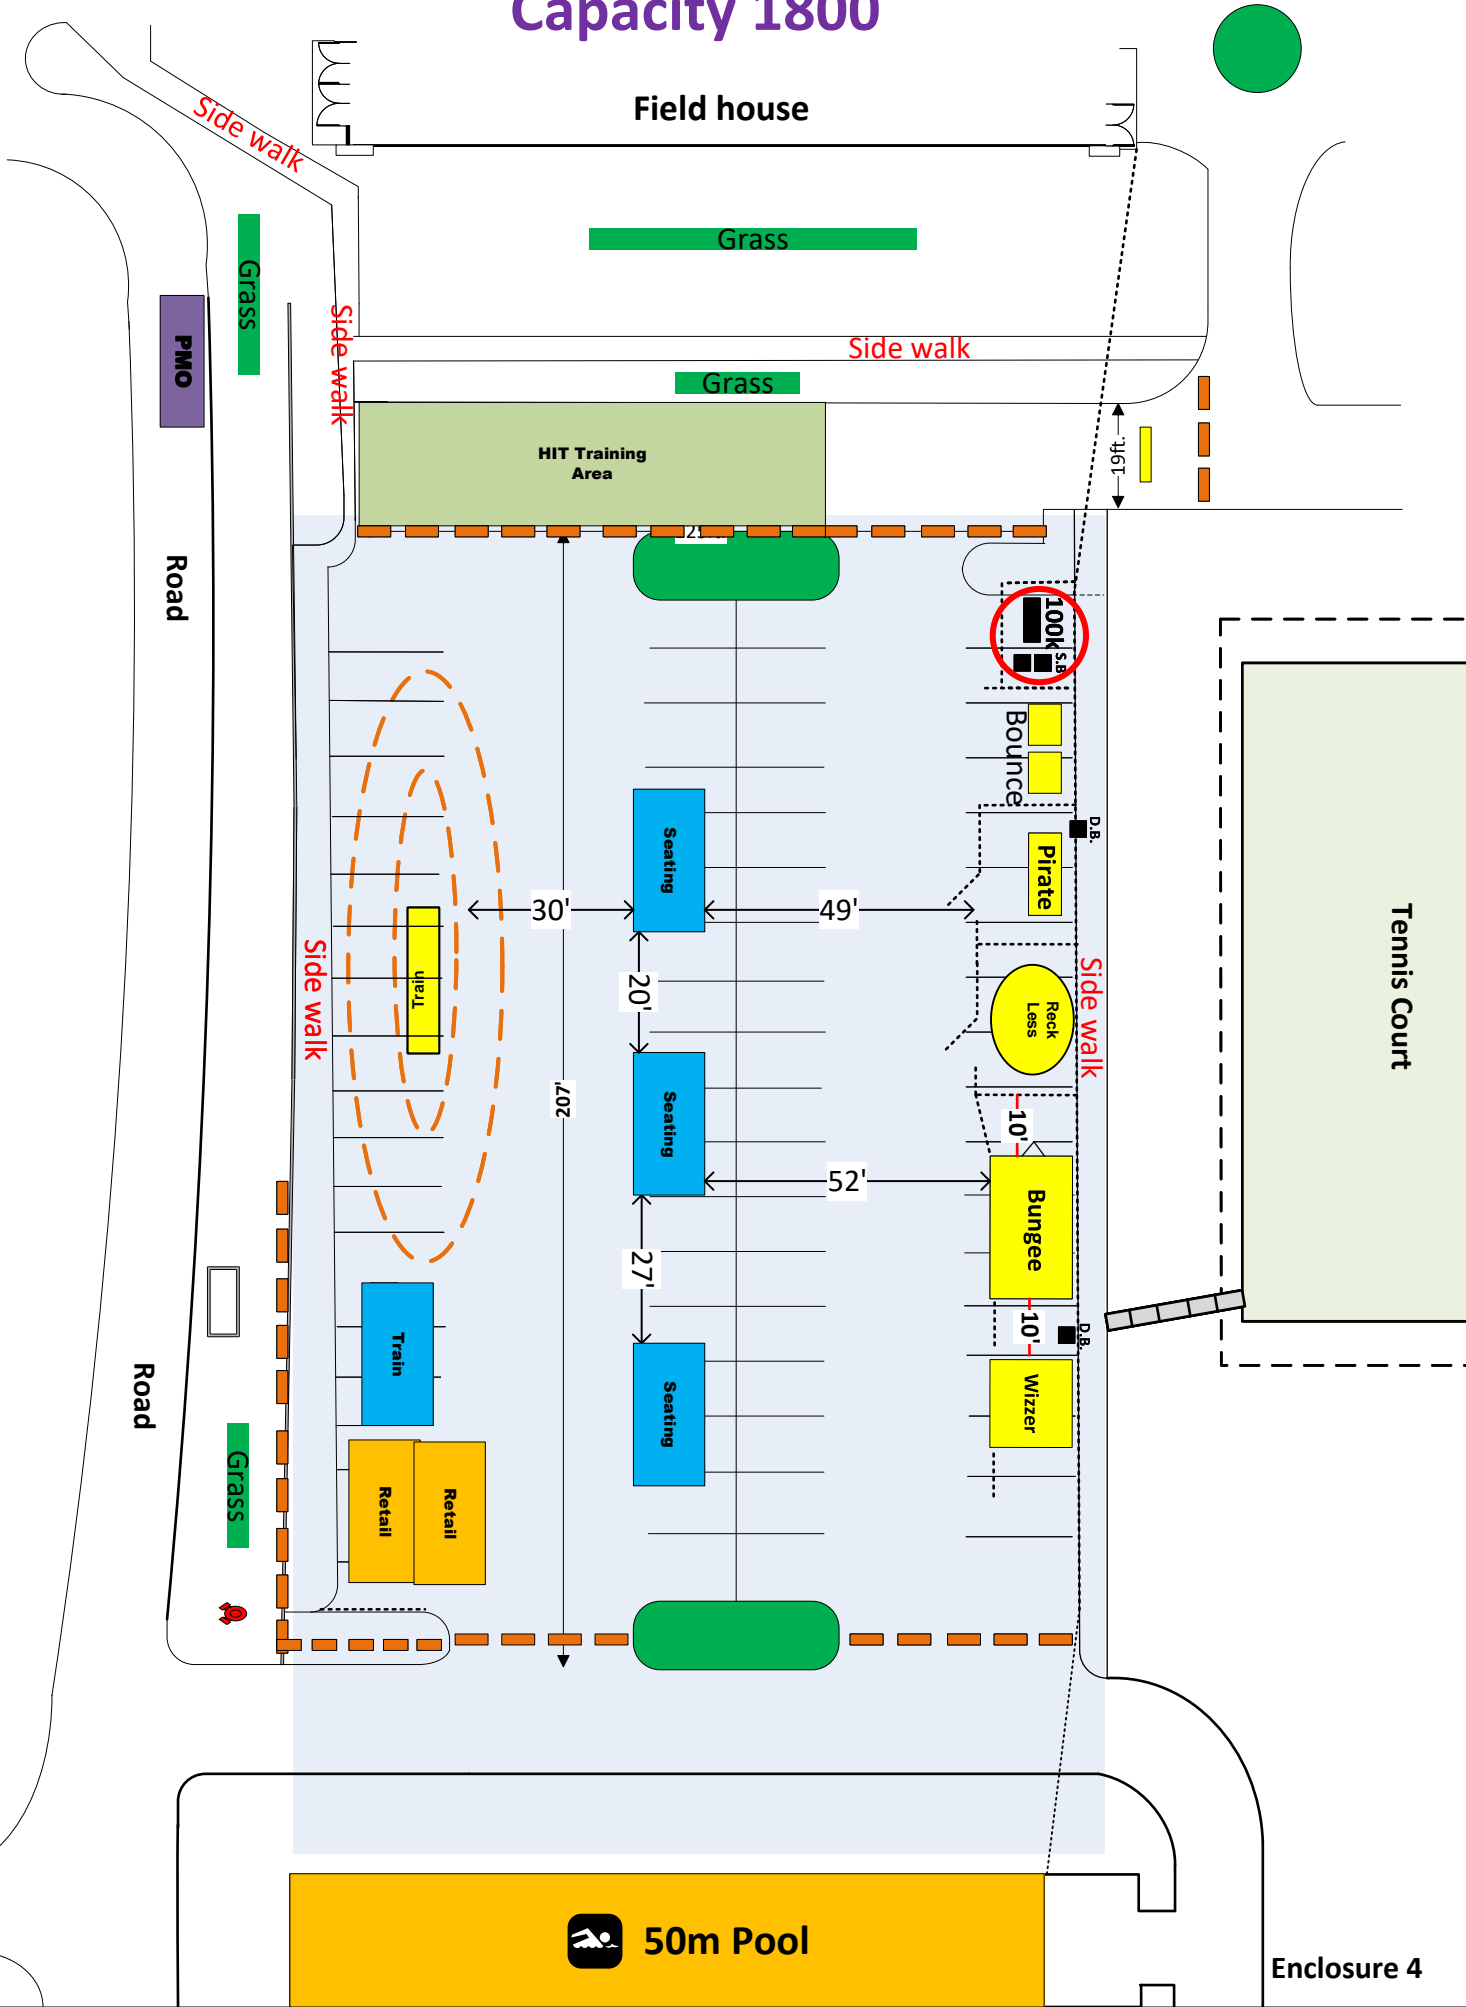

Comic Con Field House Layout

Building 5900, Camp Foster Fieldhouse Capacity 6900

Enclosure (4)

Building 5900, Camp Foster
Fieldhouse

Enclosure (4)

Comic Con Fun Land & Food

Capacity 1800

Foster Community Center Capacity 300

-  Dropbox
-  Gold Pass Exclusive Seating

Ocean Breeze Capacity 760

Ocean Breeze Capacity 560

The Event is reserved for approximately 500 attendees plus staff in the Globe & Anchor.

Southern Breeze M&G Capacity 120

Enclosure (4)

During the M&G 50
Attendees at a time will
be allowed to que in line.