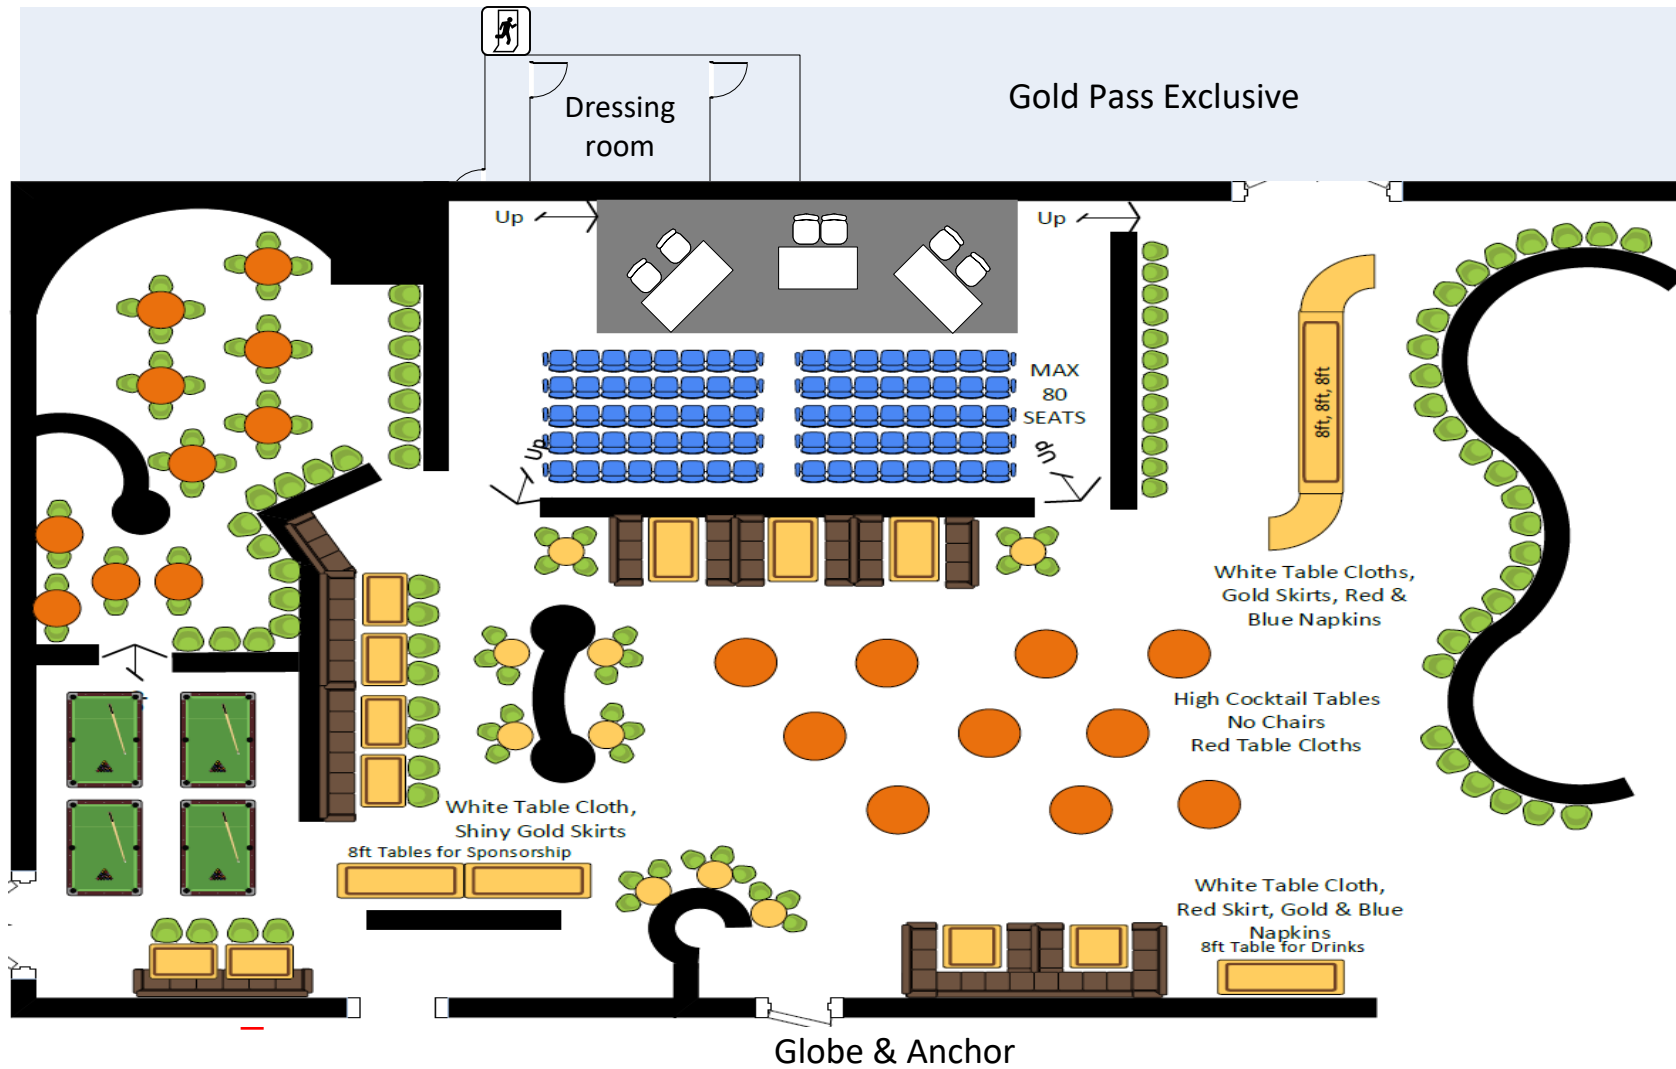

Comic Con Field House Layout

Building 5900, Camp Foster Fieldhouse Capacity 6900

Enclosure (4)

Building 5900, Camp Foster
Fieldhouse

Enclosure (4)

Comic Con Fun Land & Food

Capacity 1800

Foster Community Center Capacity 300

-  Dropbox
-  Gold Pass Exclusive Seating

Ocean Breeze Capacity 760

Ocean Breeze Capacity 560

The Event is reserved for approximately 500 attendees plus staff in the Globe & Anchor.

Southern Breeze M&G Capacity 120

Enclosure (4)

During the M&G 50
Attendees at a time will
be allowed to que in line.