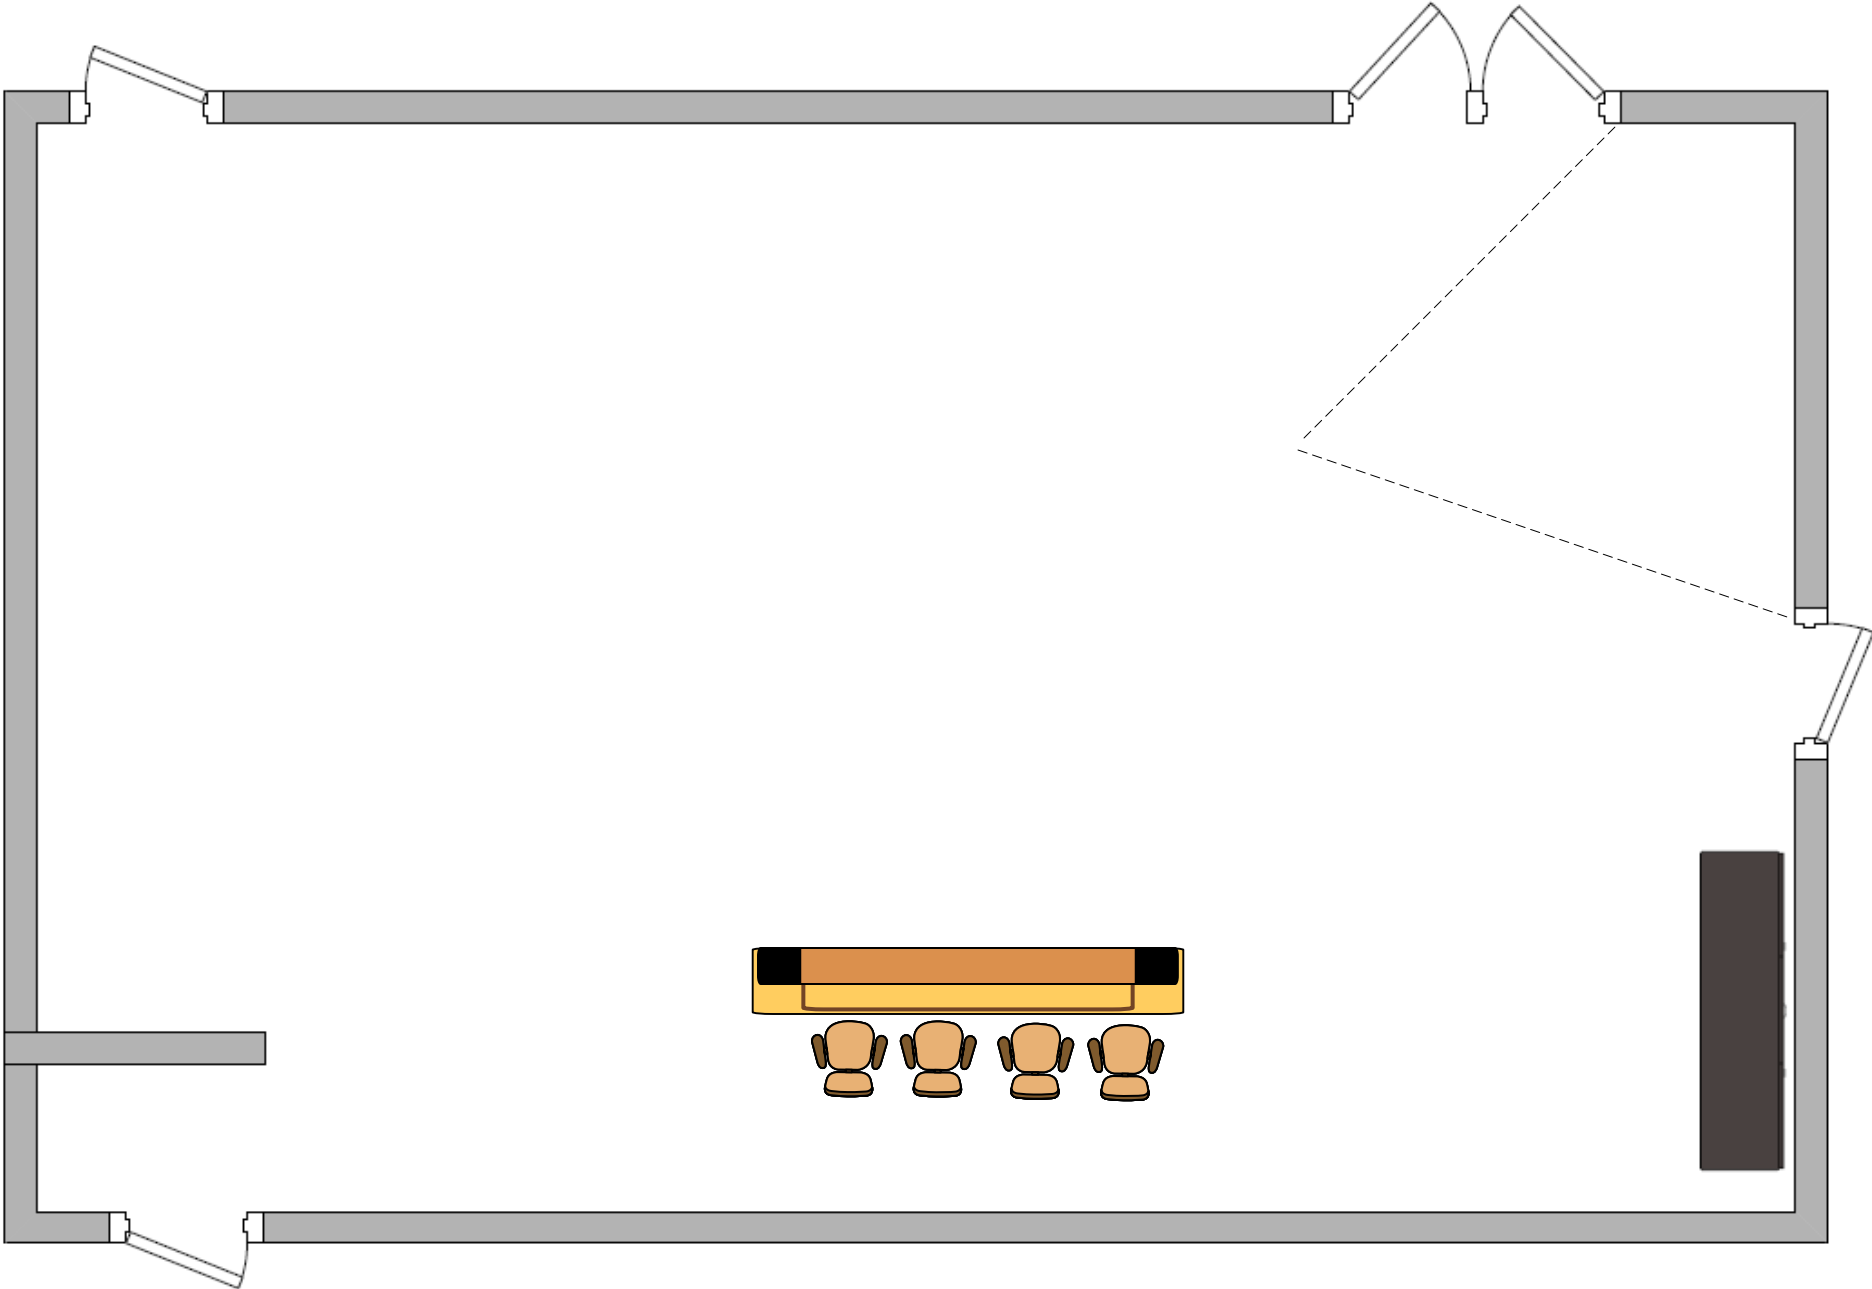

Comic Con Field House Layout

Building 5900, Camp Foster Fieldhouse Capacity 6900

Enclosure (4)

Building 5900, Camp Foster
Fieldhouse

Enclosure (4)

Comic Con Fun Land & Food

Capacity 1800

Foster Community Center Capacity 300

-  Dropbox
-  Gold Pass Exclusive Seating

Ocean Breeze Capacity 760

Ocean Breeze Capacity 560

The Event is reserved for approximately 500 attendees plus staff in the Globe & Anchor.

Southern Breeze M&G Capacity 120

Enclosure (4)

During the M&G 50
Attendees at a time will
be allowed to que in line.