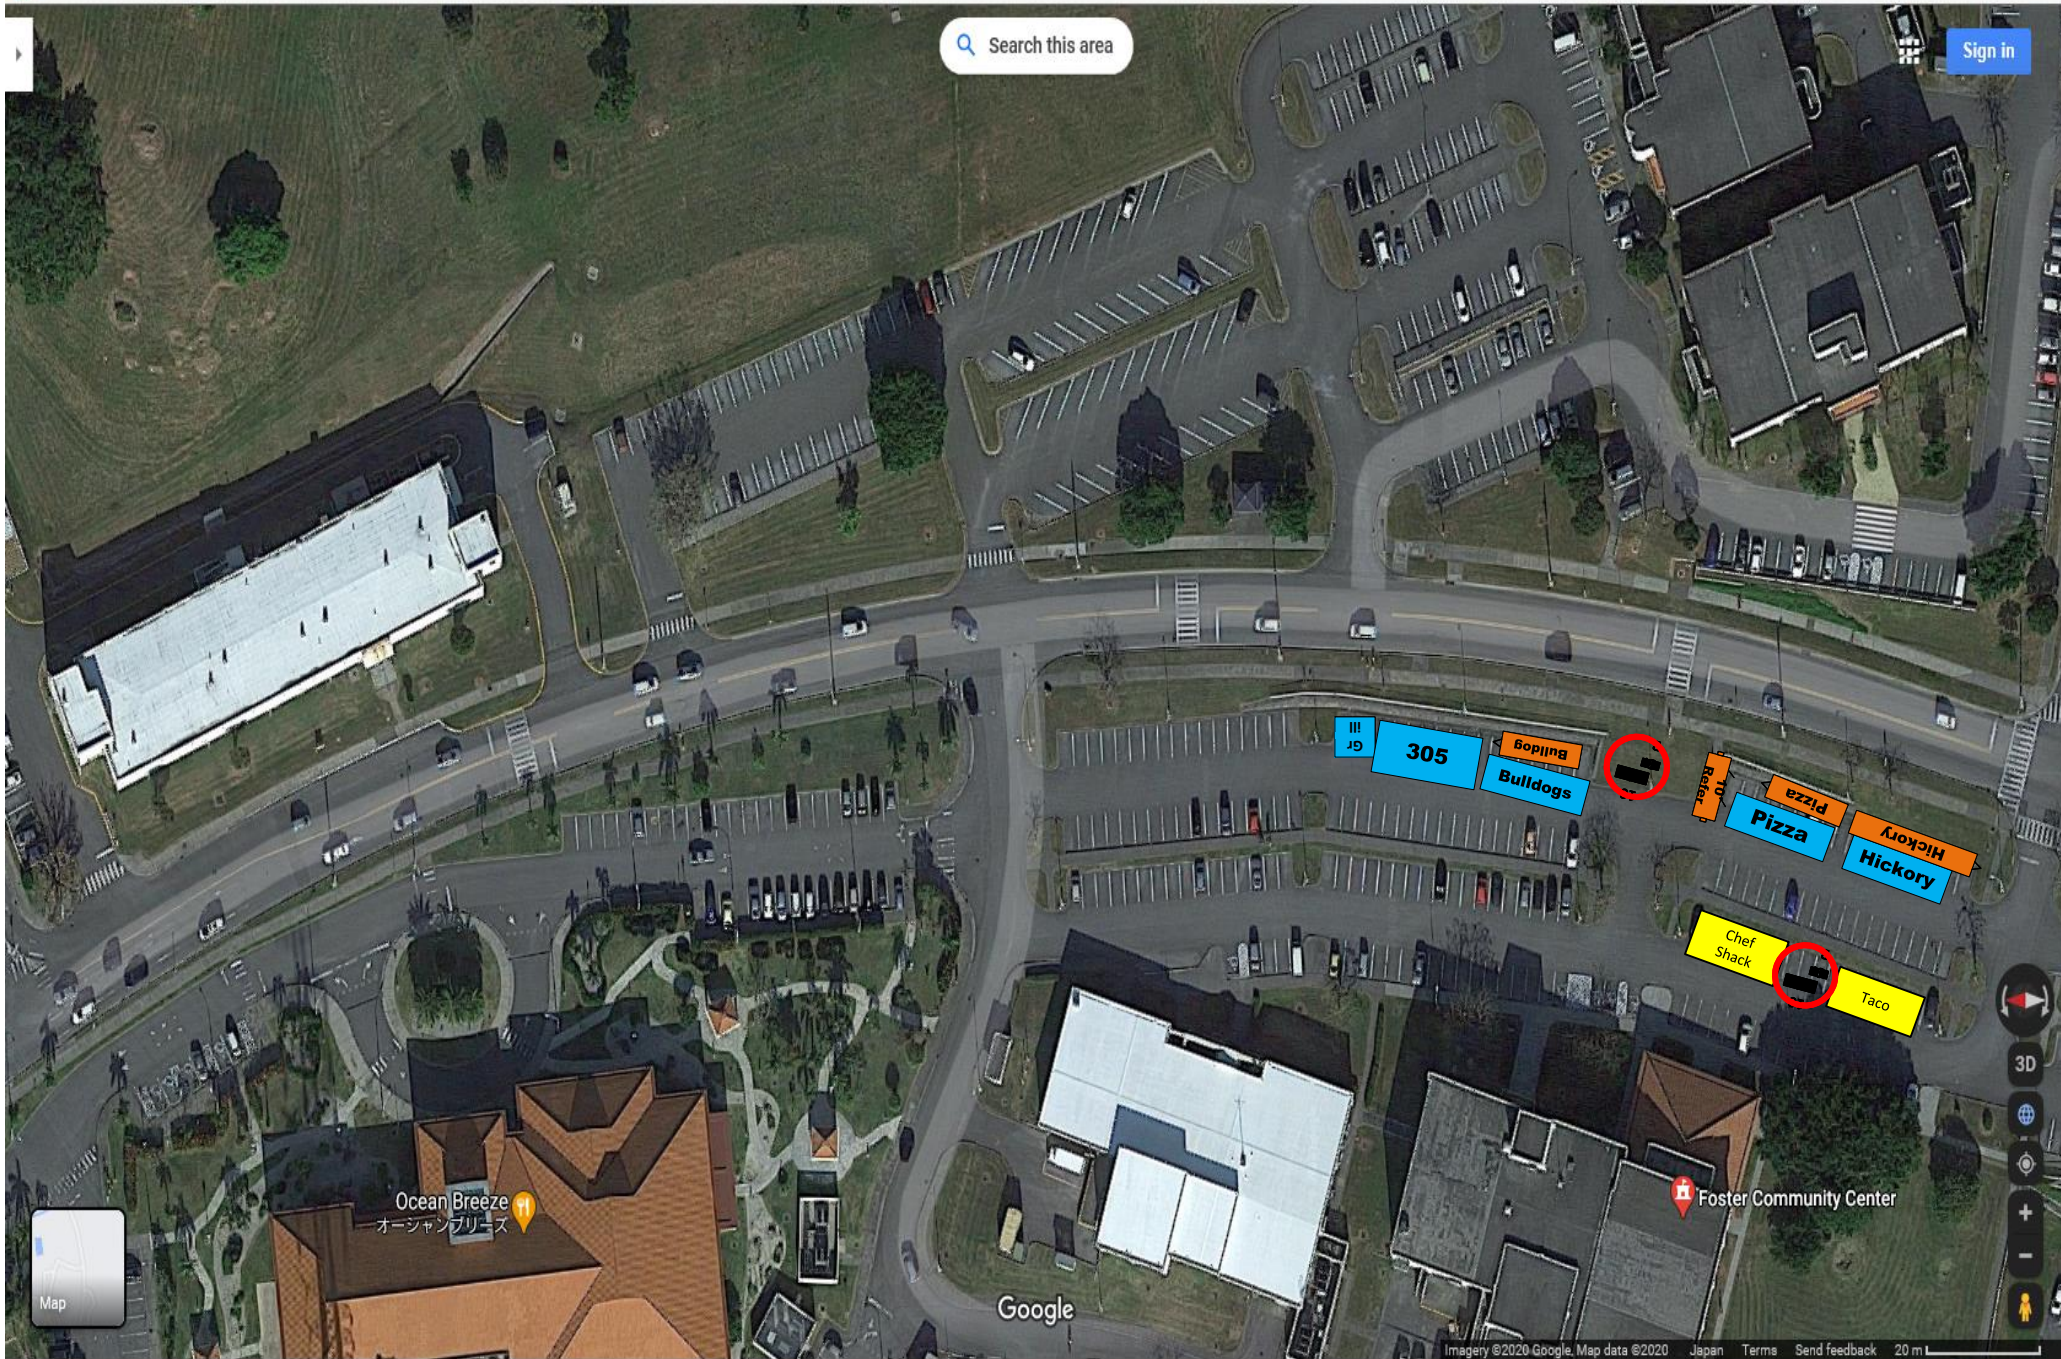

Comic Con Field House Layout

Building 5900, Camp Foster Fieldhouse Capacity 6900

Enclosure (4)

Building 5900, Camp Foster
Fieldhouse

Enclosure (4)

Comic Con Fun Land & Food

Capacity 1800

Foster Community Center Capacity 300

-  Dropbox
-  Gold Pass Exclusive Seating

Ocean Breeze Capacity 760

Ocean Breeze Capacity 560

The Event is reserved for approximately 500 attendees plus staff in the Globe & Anchor.

Southern Breeze M&G Capacity 120

Enclosure (4)

During the M&G 50
Attendees at a time will
be allowed to que in line.