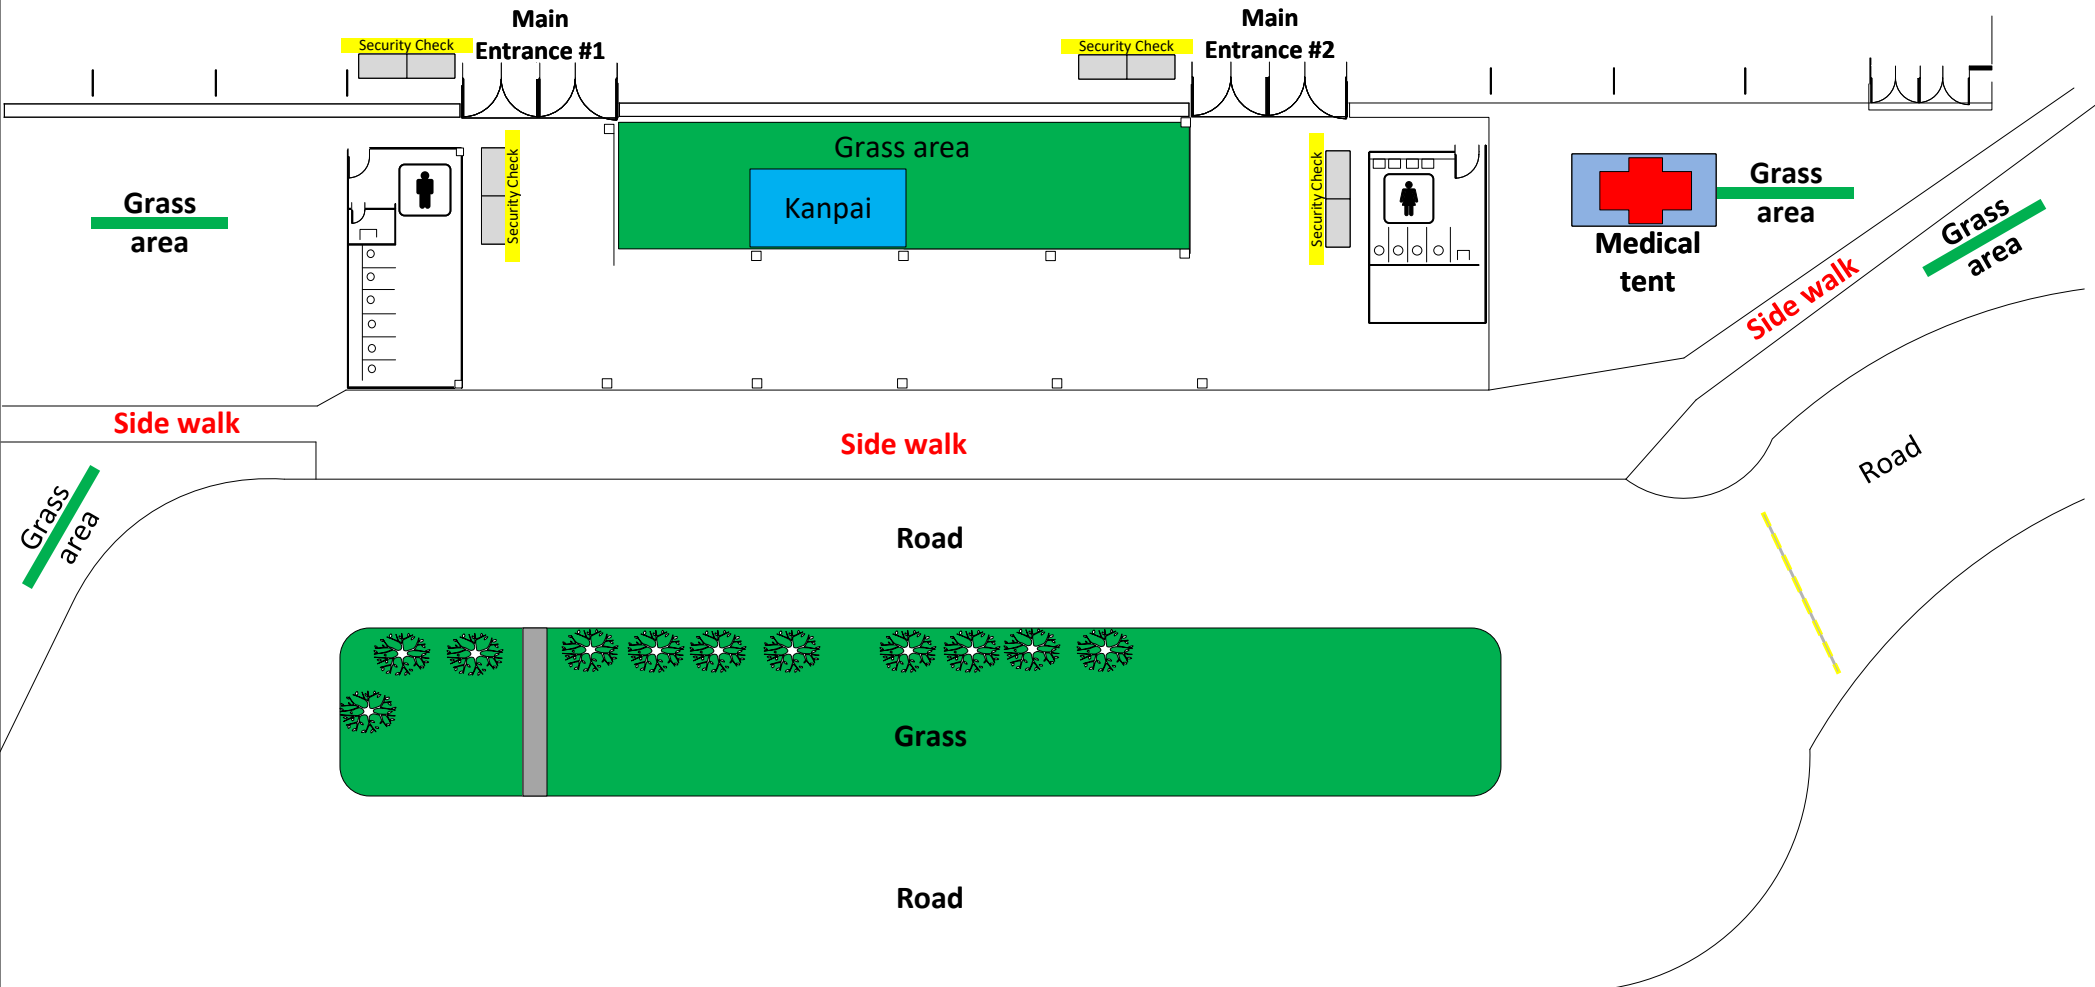

Comic Con Field House Layout

Building 5900, Camp Foster Fieldhouse Capacity 6900

Enclosure (4)

Building 5900, Camp Foster
Fieldhouse

Enclosure (4)

Comic Con Fun Land & Food

Capacity 1800

Foster Community Center Capacity 300

-  Dropbox
-  Gold Pass Exclusive Seating

Ocean Breeze Capacity 760

Ocean Breeze Capacity 560

The Event is reserved for approximately 500 attendees plus staff in the Globe & Anchor.

Southern Breeze M&G Capacity 120

Enclosure (4)

During the M&G 50
Attendees at a time will
be allowed to que in line.