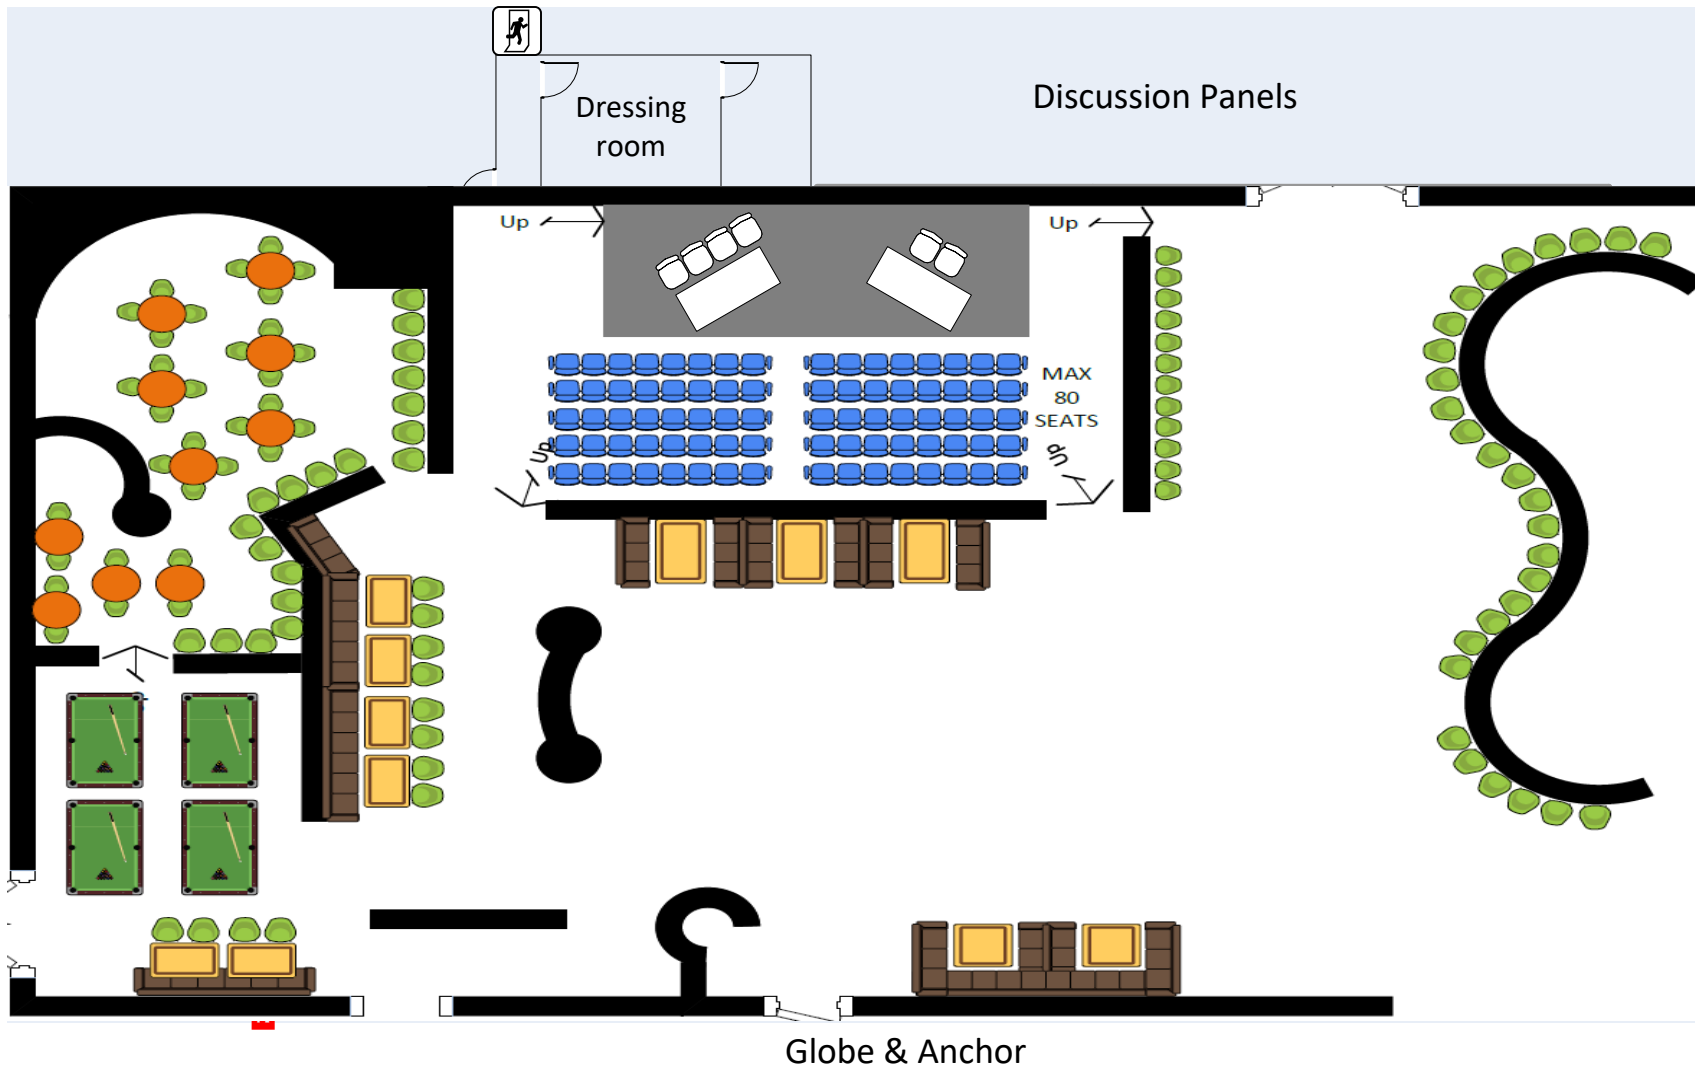

Comic Con Field House Layout

Building 5900, Camp Foster Fieldhouse Capacity 6900

Enclosure (4)

Building 5900, Camp Foster
Fieldhouse

Enclosure (4)

Comic Con Fun Land & Food

Capacity 1800

Foster Community Center Capacity 300

-  Dropbox
-  Gold Pass Exclusive Seating

Ocean Breeze Capacity 760

Ocean Breeze Capacity 560

The Event is reserved for approximately 500 attendees plus staff in the Globe & Anchor.

Southern Breeze M&G Capacity 120

Enclosure (4)

During the M&G 50
Attendees at a time will
be allowed to que in line.